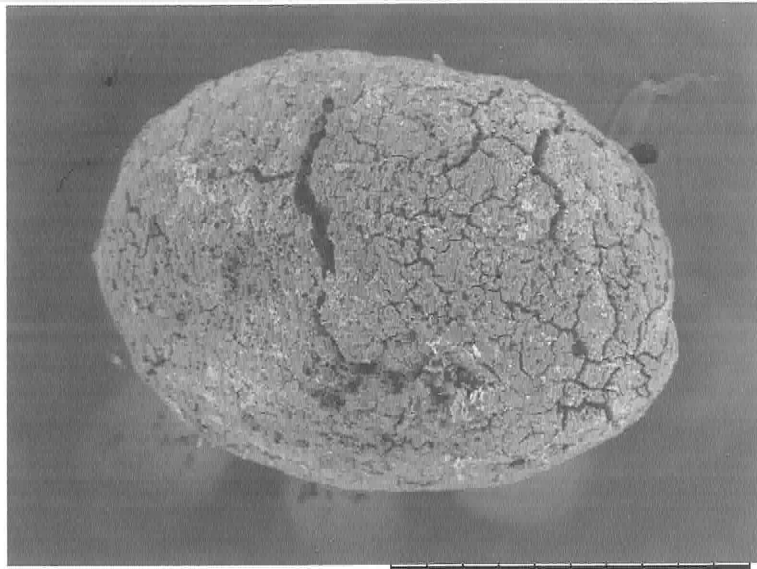

Specimen# L8514-1

Family

Genus

Species

Common Name Unknown 401

Notes Archaeological
Specimen TAP 2006
Chiripa Excavations
from Structure #4

TM-1000_2108 2008/03/10 09:56 L x200 500 um

**Go Back to Full
Record**

**file://C:/Documents and
2008 Unknown 401 L8514-1.tif**