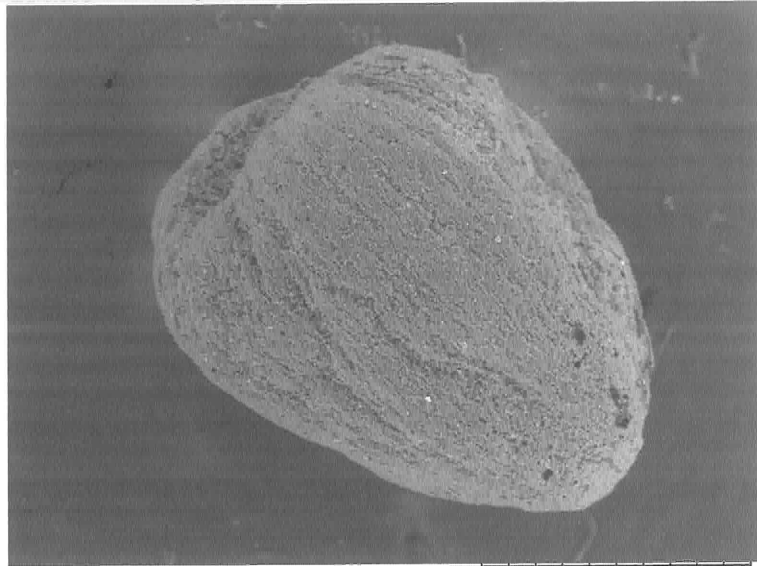

Specimen# L8683-8

Family

Genus

Species

Common Name Unknown 404

Notes Archaeological
Specimen TAP 2006
Chiripa Excavations
from Structure #4
photo by BrieAnna
Langlie and Joelle
Morgan

TM-1000_2111

2008/03/10

10:06

L

x150

500 um

[Go Back to Full
Record](#)

file://C:/Documents and
2008 Unknown 404 L8683-8.tif

Specimen# L8618-1

Family