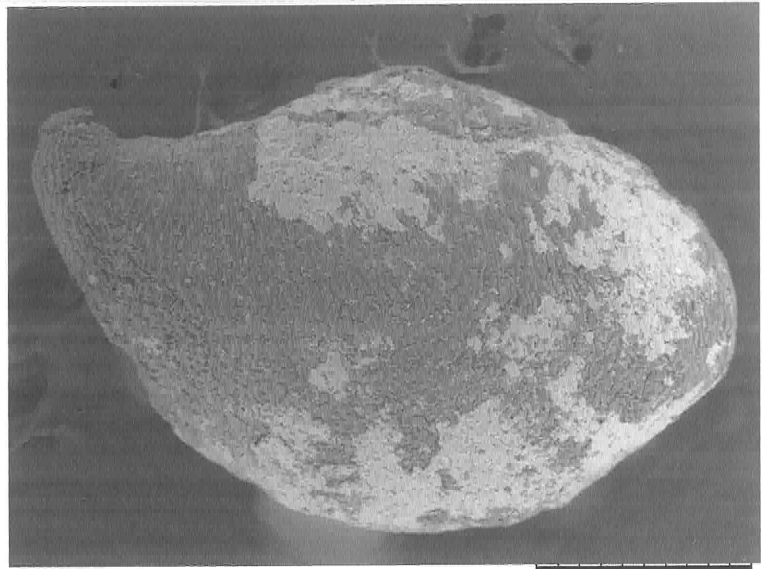

2008 Unknown 405 L8555-1.tif

Specimen# L8518-1

Family

Genus

Species

Common Name Unknown 403

Notes Archaeological
Specimen TAP 2006
Chiripa Excavations
from Structure #4
photo by BrieAnna
Langlie and Joelle
Morgan

TM-1000_2110

2008/03/10 10:03

L x120 500 um

**Go Back to Full
Record**

**file://C:/Documents and
2008 Unknown 403 L8581-1.tif**

Specimen# L8514-1

Family

Genus